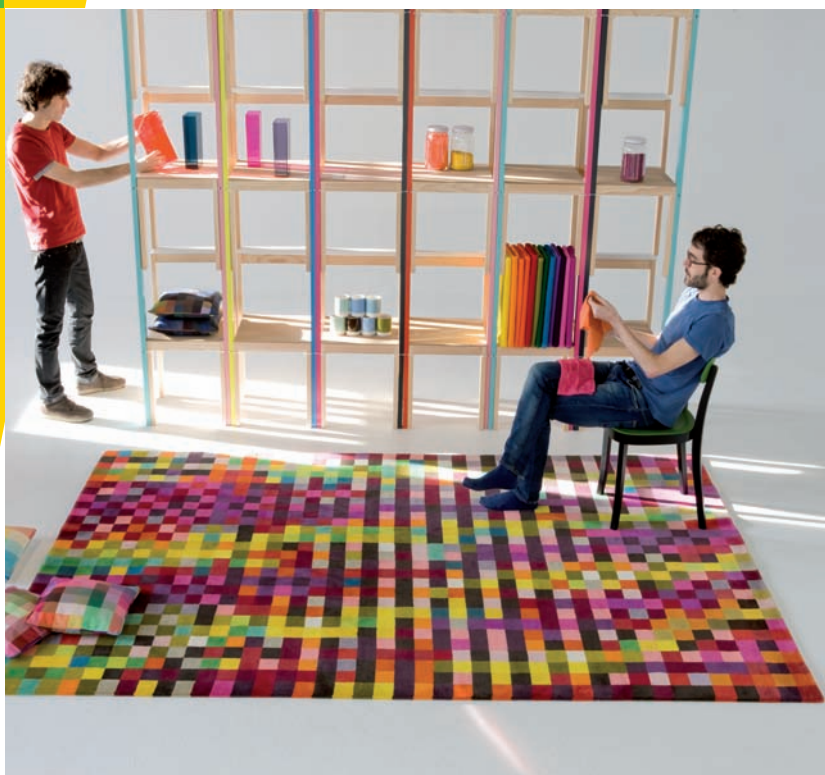

■ Tapis Digit
Design Cristian Zuzunaga
Tapis 100% laine, 170 x 240 cm

■ Digit carpet
Design Cristian Zuzunaga
100% wool carpet, 170 x 240 cm.